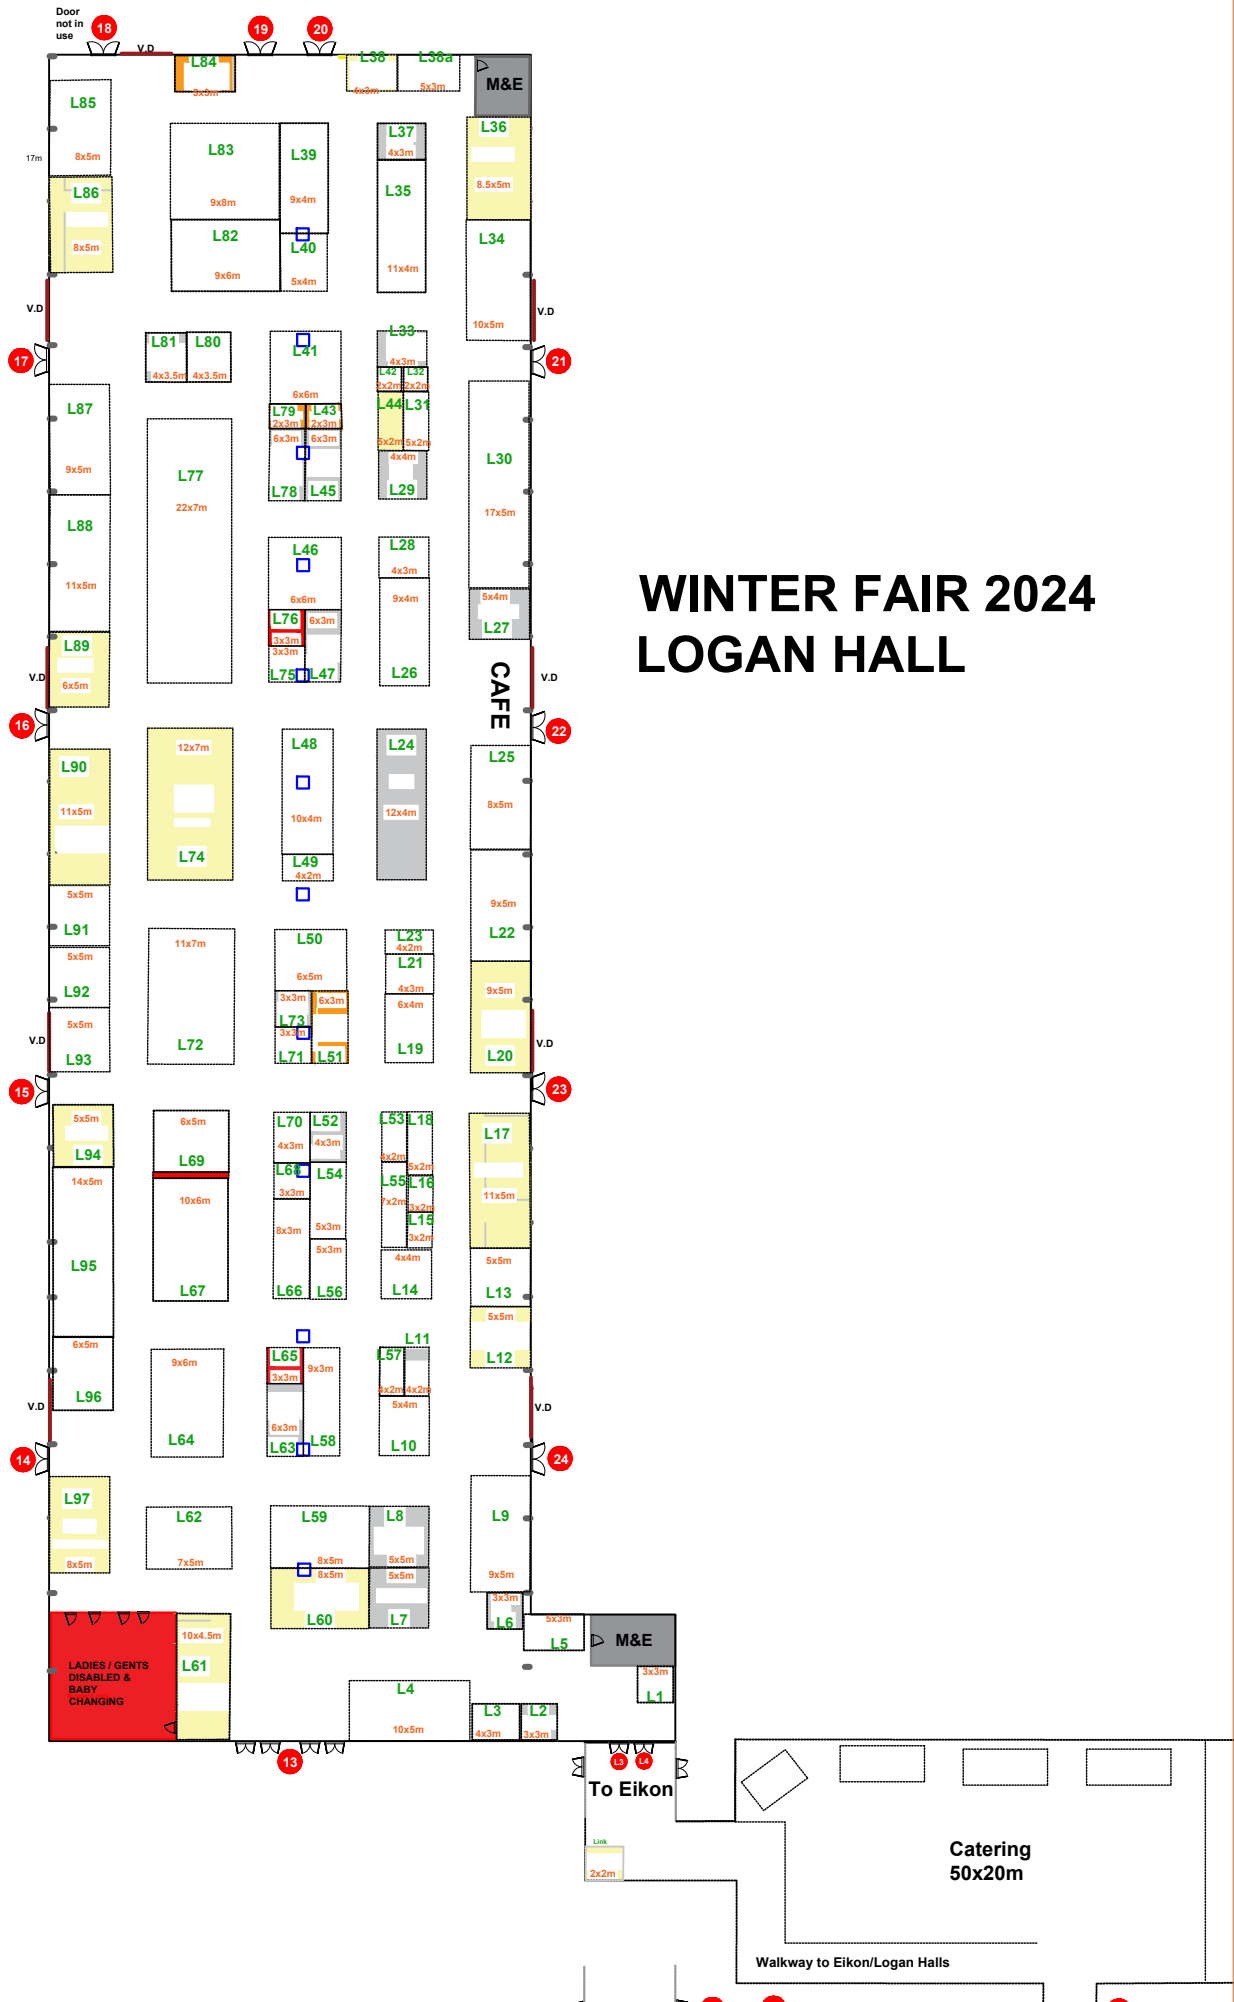

MAIN VISITOR ENTRANCE

WINTER FAIR 2024 LOGAN HALL