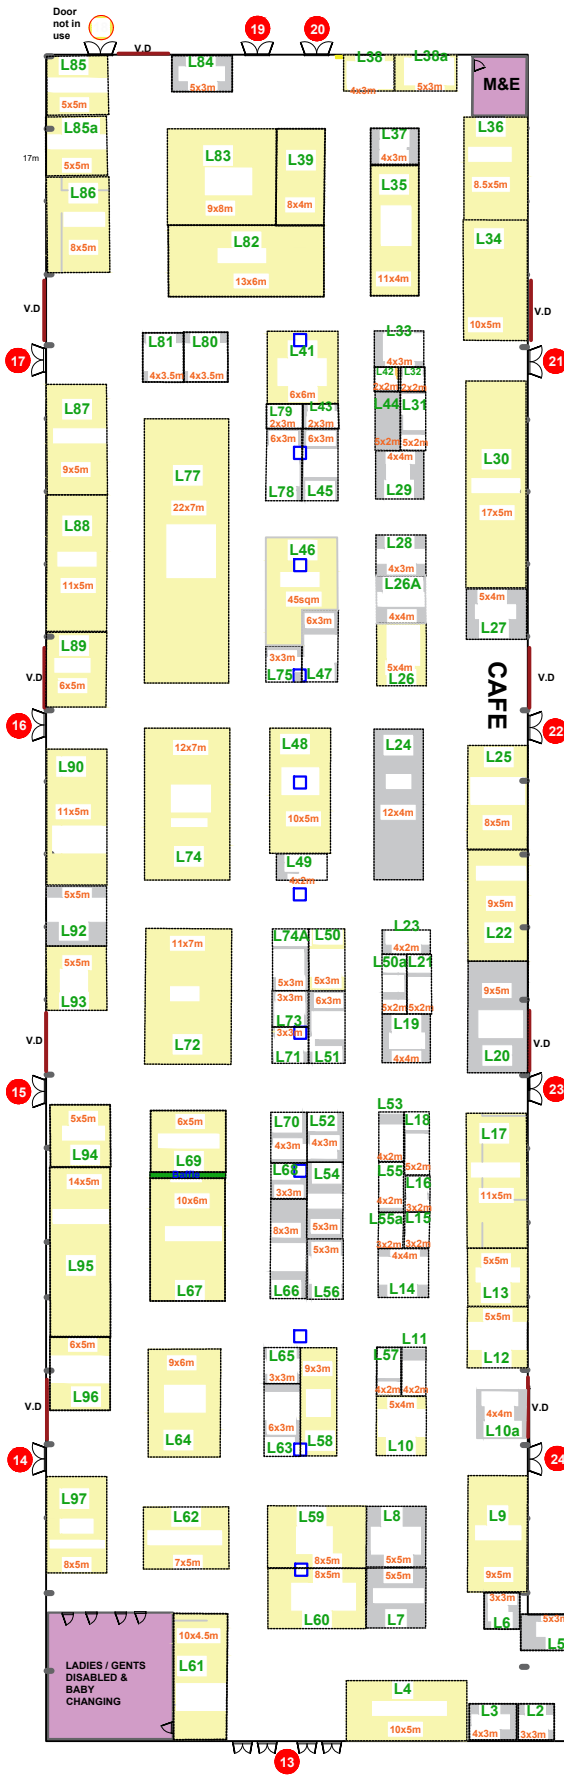

MAIN VISITOR ENTRANCE

WINTER FAIR 2024 LOGAN HALL