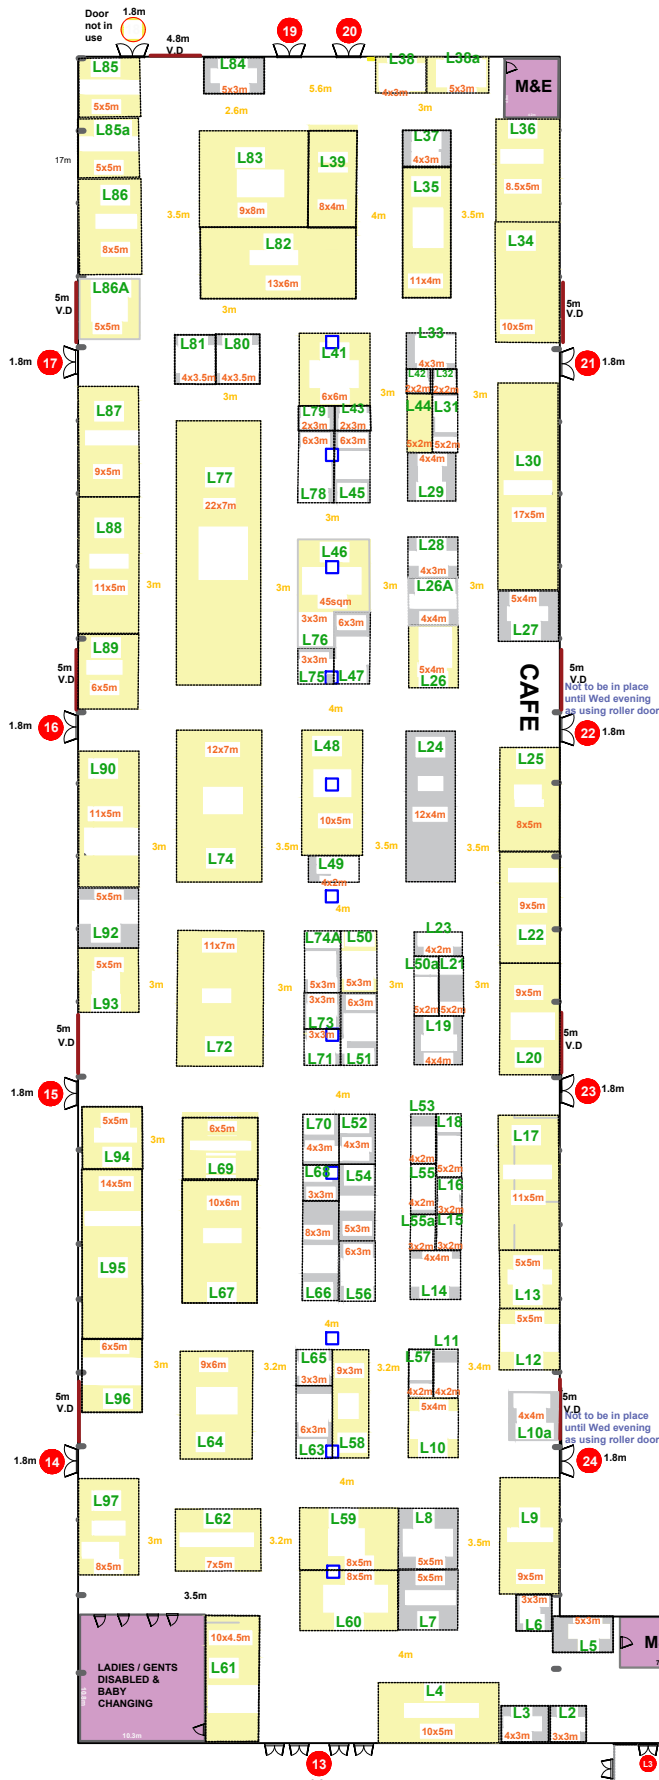

MAIN VISITOR ENTRANCE

KEY

- SIZE** 140m x 40m external
139.5m x 38.5m internal
- V.D** Vehicle Doors 5m
 - Supports 0.3w x 0.5m depth
6m between each
- Electric access (Floor)
- Shell Scheme
- Space Only
- Unsold

WINTER FAIR 2024 LOGAN HALL

To Eikon

Catering
50x20m

Walkway to Eikon/Logan Halls